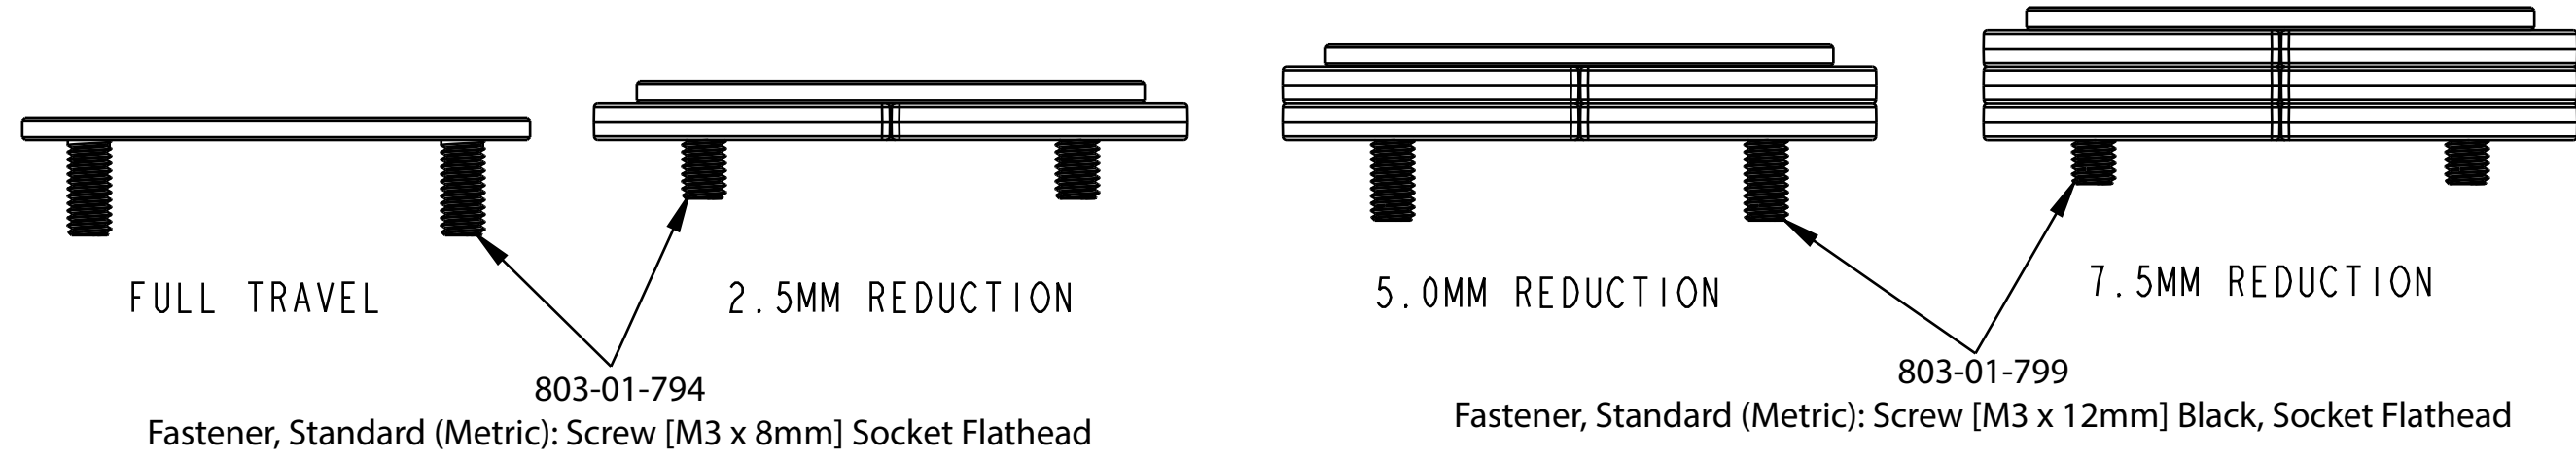

4

3

2

1

IMPORTANT:
NOTE ORIENTATION
OF COUNTERSINK HOLES

- PROPRIETARY -
THIS DOCUMENT CONTAINS CONFIDENTIAL, PROPRIETARY INFORMATION
THAT IS FOX PROPERTY. DO NOT DISCLOSE TO OR DUPLICATE
FOR OTHERS EXCEPT AS AUTHORIZED BY FOX.

FOX		FOX Factory, Inc.	Ph 831-768-1100
TITLE		130 Hangar Way, Watsonville, CA 95076 USA	Fax 831-768-9312
2022 FLOAT X Travel Spacers			
SIZE	DWG. NO.		
C			
PLOT SCALE	2:1	SHEET 1 OF 1	

4

3

2

1

ProE ASSEM