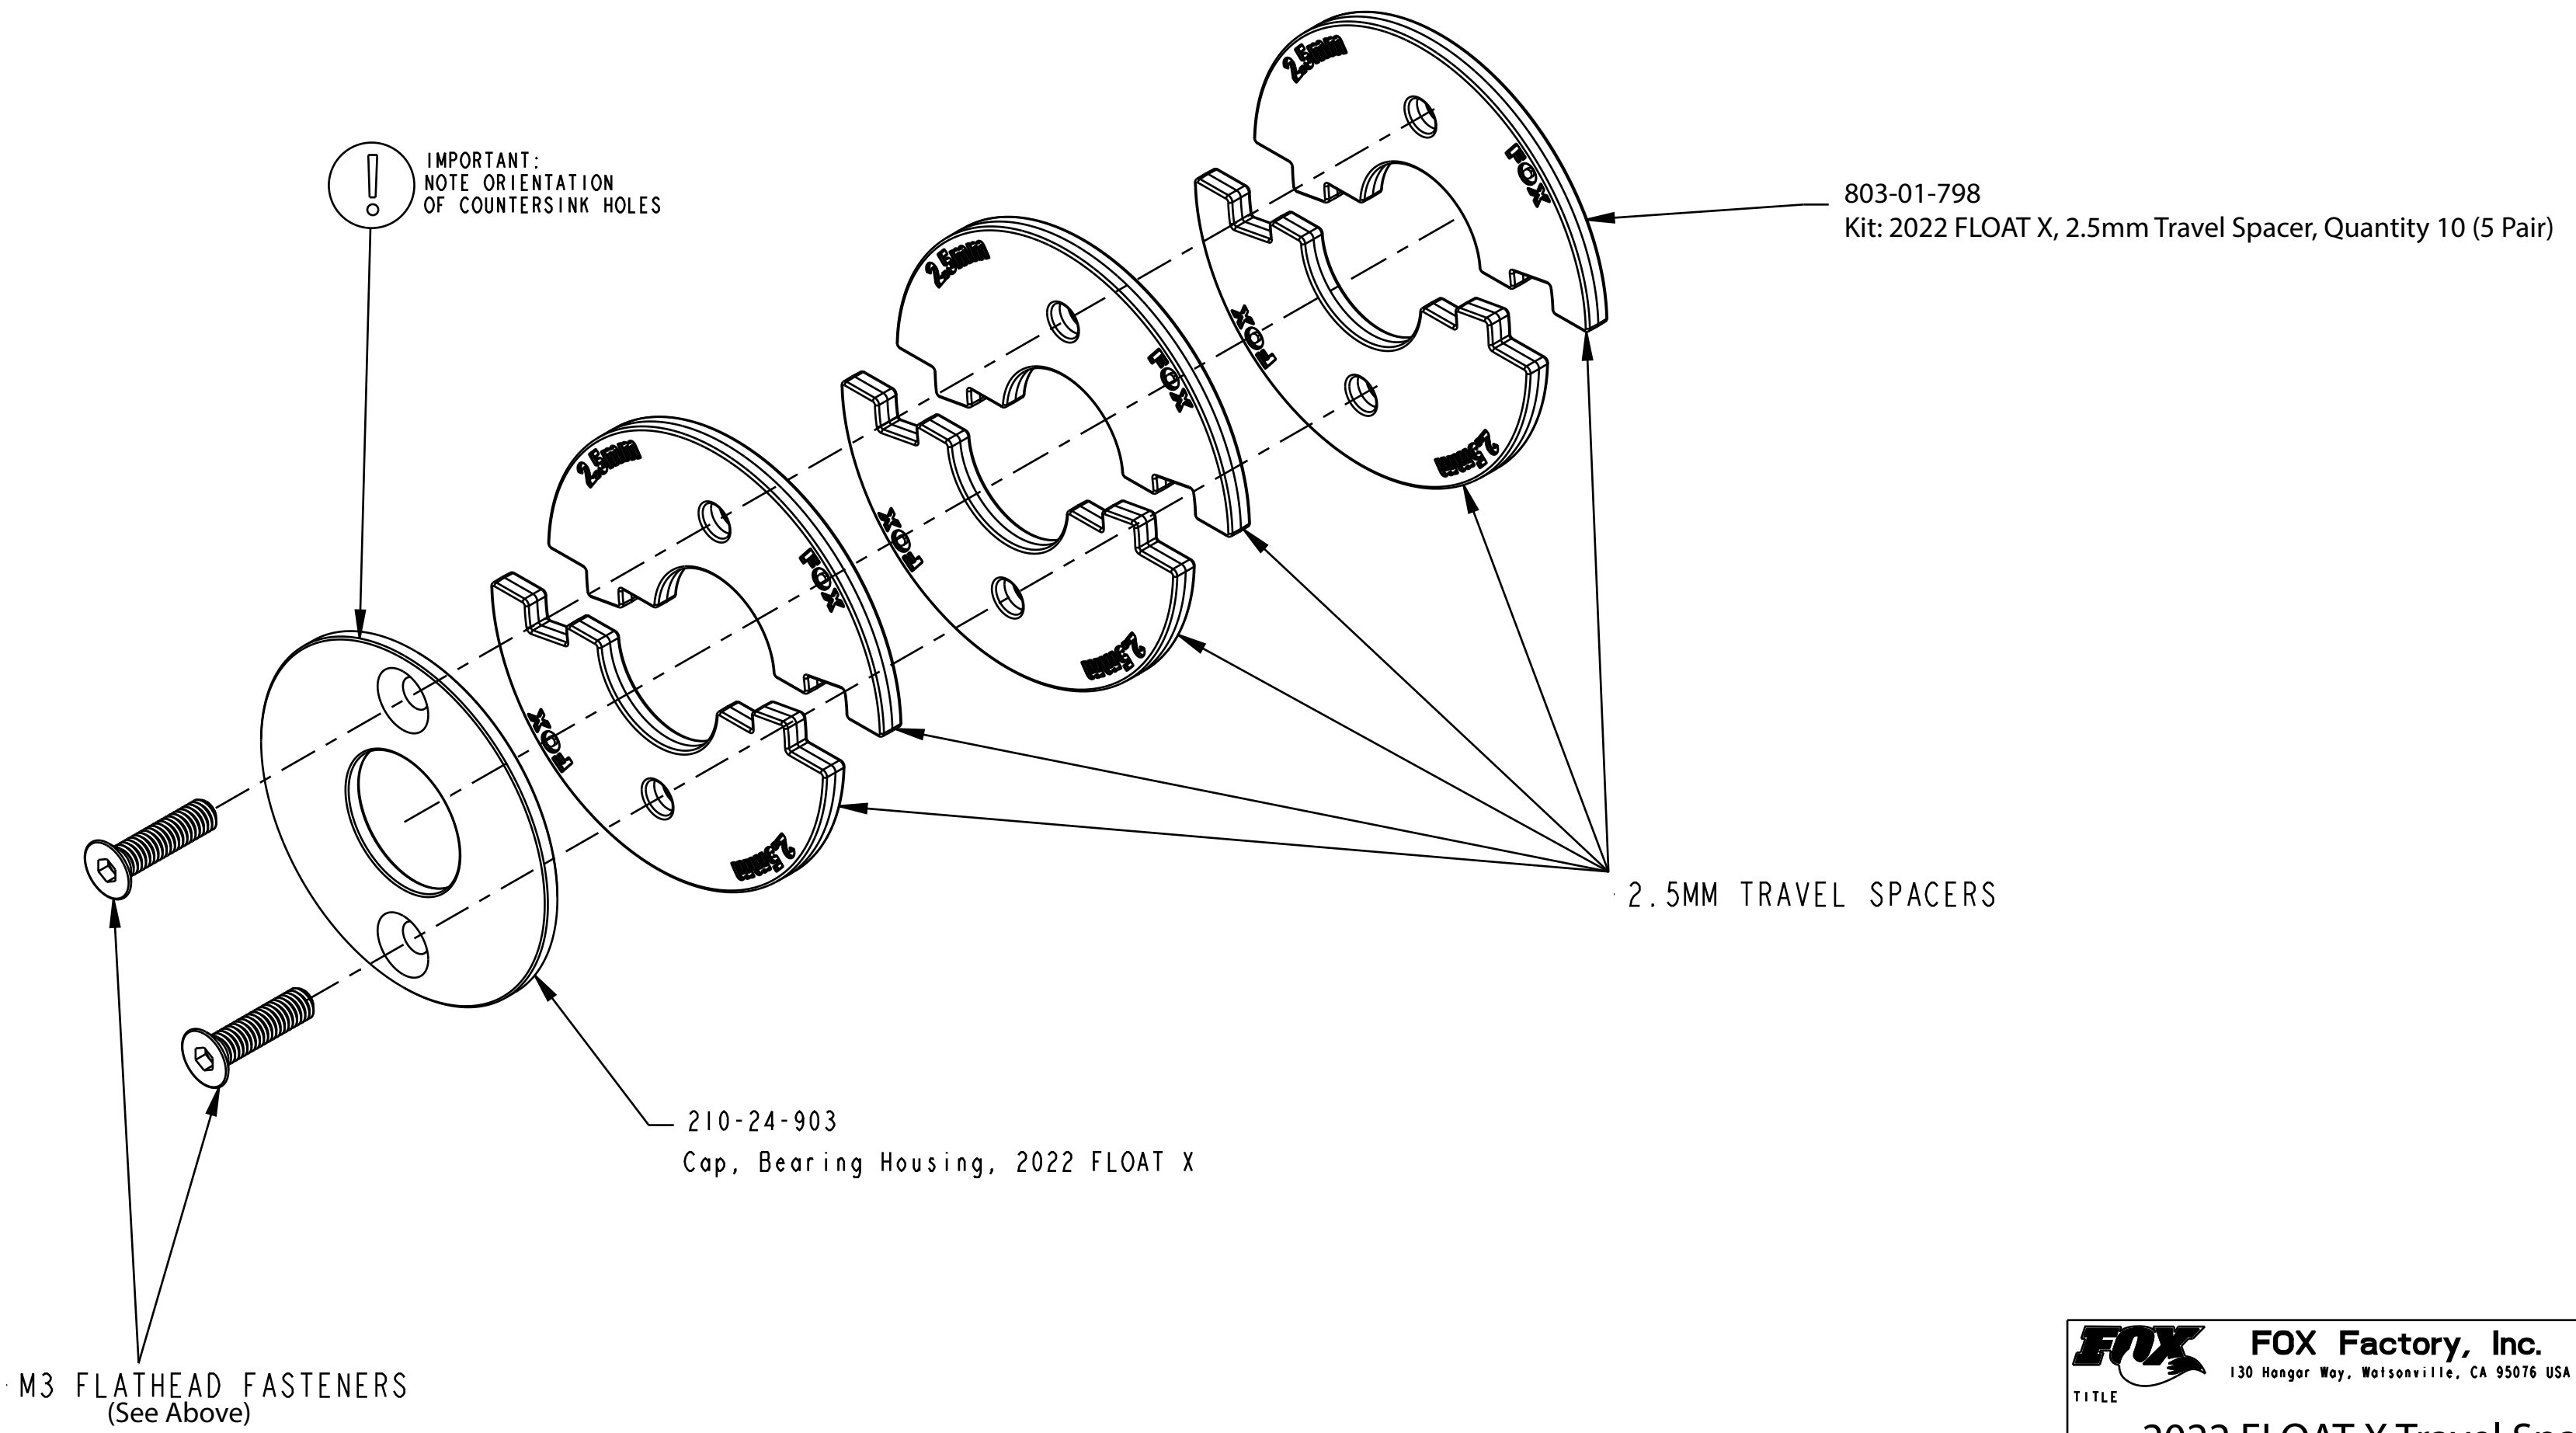

4

3

2

1

IMPORTANT:
NOTE ORIENTATION
OF COUNTERSINK HOLES

- PROPRIETARY -
THIS DOCUMENT CONTAINS CONFIDENTIAL, PROPRIETARY INFORMATION
THAT IS FOX PROPERTY. DO NOT DISCLOSE TO OR DUPLICATE
FOR OTHERS EXCEPT AS AUTHORIZED BY FOX.

FOX		FOX Factory, Inc.	Ph 831-768-1100
TITLE		130 Hangar Way, Watsonville, CA 95076 USA	Fax 831-768-9312
2022 FLOAT X Travel Spacers			
SIZE	DWG. NO.		
C			
PLOT SCALE	2:1	SHEET 1 OF 1	

4

3

2

1

ProE ASSEM